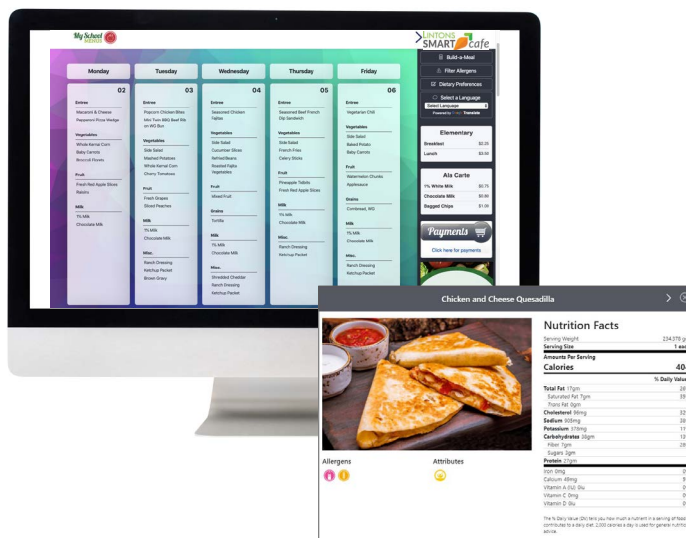

Visit myschoolmenus.com To access your school menus, type in Lintons Delaware Schools. Then select your school and available menus.

We are pleased to introduce Lintons SMART Café and My School Menus, brought to you by Health-e Pro. Complete with interactive menus, this site is designed to provide all the information you need for each and every meal. Menus display product descriptions, nutritional and allergen information, carbohydrate reports, and product photos with the click of a mouse. What’s more, all menus and nutritional information are available in 100+ languages.

[Lintons SMART cafe](https://www.lintons-smart-cafe.com) website combines meal planning, industry expertise, and nutritional education, for a student’s success in and out of the classroom. It’s the convenient, real-time information source that parents, students, and staff need with 24/7 access.