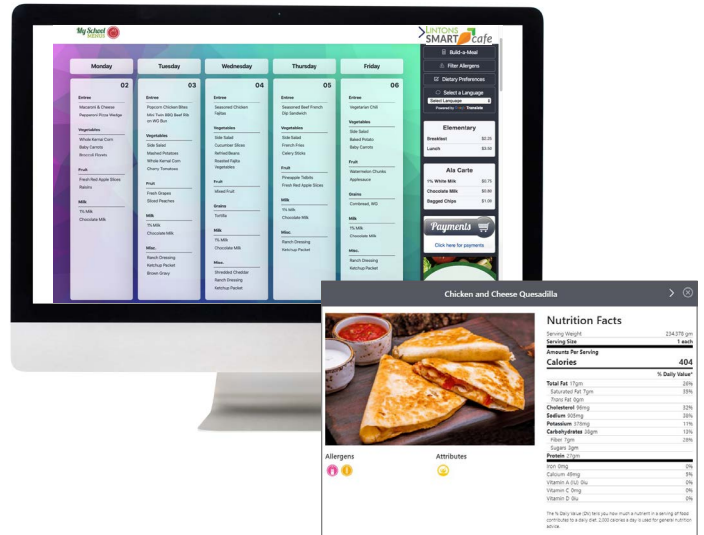

Visit myschoolmenus.com To access your school menus, type in DELCO NSLP. Then select your school and available menus.

We are pleased to introduce Lintons SMART Café and My School Menus, brought to you by Health-e Pro. Complete with interactive menus, this site is designed to provide all the information you need for each and every meal. Menus display product descriptions, nutritional and allergen information, carbohydrate reports, and product photos with the click of a mouse. What's more, all menus and nutritional information are available in 100+ languages.

[Lintons SMART cafe](https://myschoolmenus.com) website combines meal planning, industry expertise, and nutritional education, for a student's success in and out of the classroom. It's the convenient, real-time information source that parents, students, and staff need with 24/7 access.