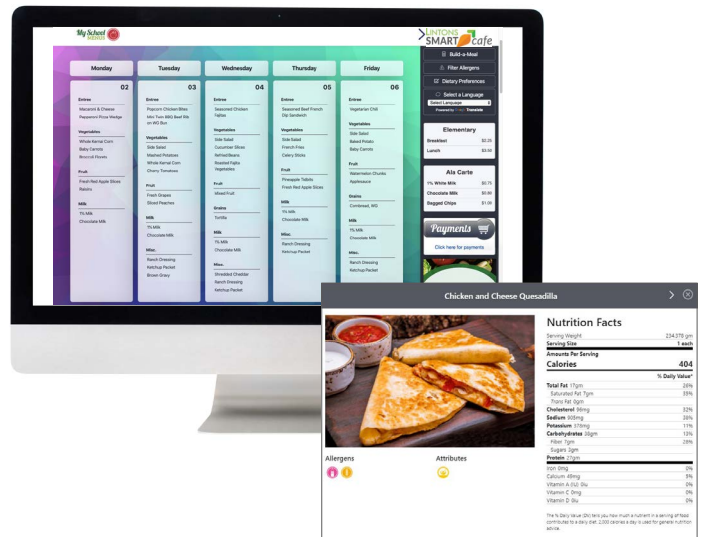

An APP with a Mission

The My School Menu Mobile app makes it easy for students and parents to view daily meals, complete with photos, nutrients, allergens, and more.

The My School Menus Mobile App, Health-e Pro Software is available on the Apple App Store and Google Play.

Welcome

Lintons Food Service Management is excited to provide your school community with an engaging café dining experience for the 2021–2022 academic year. We look forward to continuing to serve your students, partnering with your community, and being part of the family.

Visit myschoolmenus.com To access your school menus, type in Lintons Lehigh Valley Schools. Then select your school and available menus.

We are pleased to introduce Lintons SMART Café and My School Menus, brought to you by Health-e Pro. Complete with interactive menus, this site is designed to provide all the information you need for each and every meal. Menus display product descriptions, nutritional and allergen information, carbohydrate reports, and product photos with the click of a mouse. What’s more, all menus and nutritional information are available in 100+ languages.