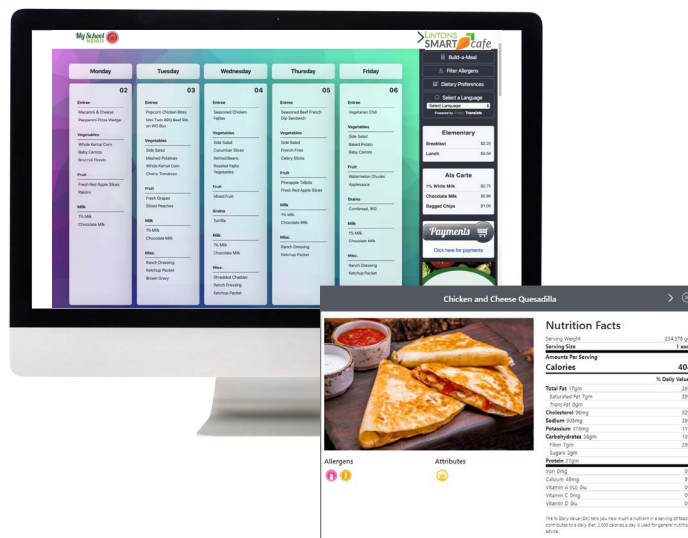

Visit myschoolmenus.com To access your school menus, type in the name of your school and then select available menus from the drop-down.

We are pleased to introduce Lintons SMART Café and My School Menus, brought to you by Health-e Pro. Complete with interactive menus, this site is designed to provide all the information you need for each and every meal. Menus display product descriptions, nutritional and allergen information, carbohydrate reports, and product photos with the click of a mouse. What’s more, all menus and nutritional information are available in 100+ languages.

An APP with a Mission

The My School Menu Mobile app makes it easy for students and parents to view daily meals, complete with photos, nutrients, allergens, and more.

The My School Menus Mobile App, Health-e Pro Software is available on the Apple App Store and Google Play.